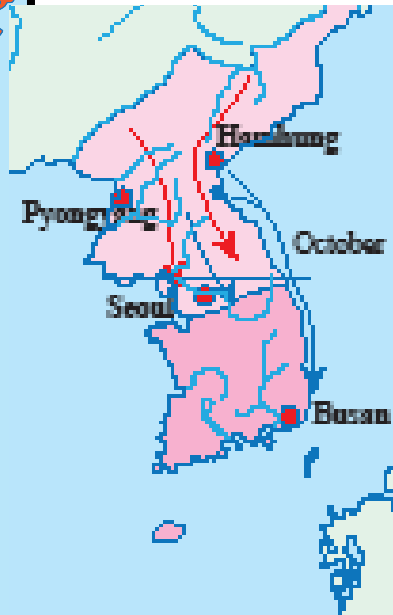

Short History

Far East Asia

Focus on Korea and Japan

Compiled by Toon Senta

700-600 BCE

250 AD

700 AD

450 AD

900 AD

950 AD

1150 AD

1050 AD

1250 AD

1300

1450 AD

1350 AD
Goryeo Dynasty

1500 AD

1905 Russo-Japanese War

1913

1917

1944

1945

1960