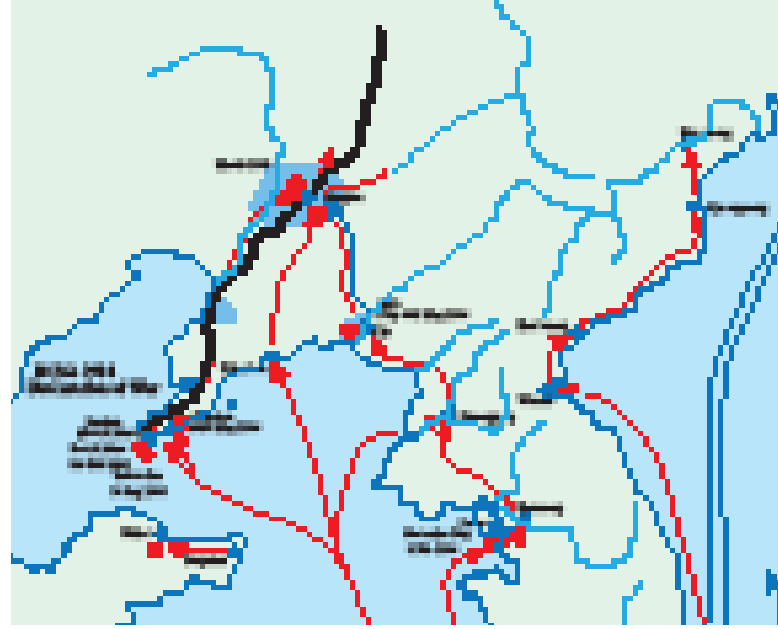

Short History

Far East Asia

Focus on Korea and Japan

Compiled by Toon Senta

700-600 BCE

250 AD

700 AD

450 AD

900 AD

950 AD

1150 AD

1050 AD

1250 AD

1300

1450 AD

1350 AD
Goryeo Dynasty

1500 AD

1905 Russo-Japanese War

1913

1917

1944

1945

1960