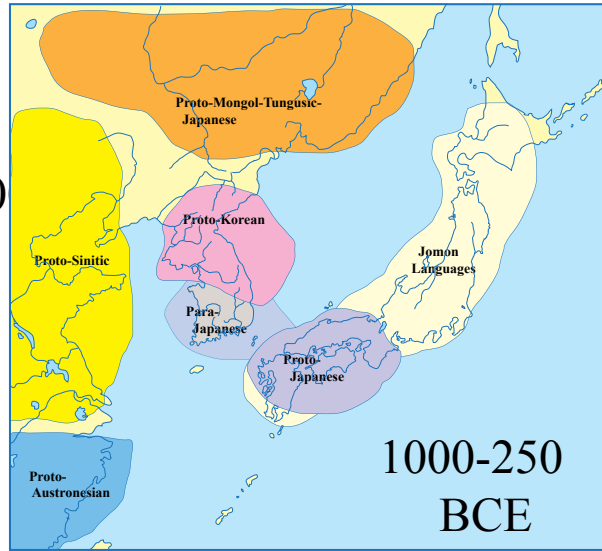

Short History

Far East Asia

Focus on Korea and Japan

Compiled by Toon Senta

700-600 BCE

250 AD

700 AD

450 AD

900 AD

950 AD

1150 AD

1050 AD

1250 AD

1300

1450 AD

1350 AD
Goryeo Dynasty

1500 AD

1905 Russo-Japanese War

1913

1917

1944

1945

1960