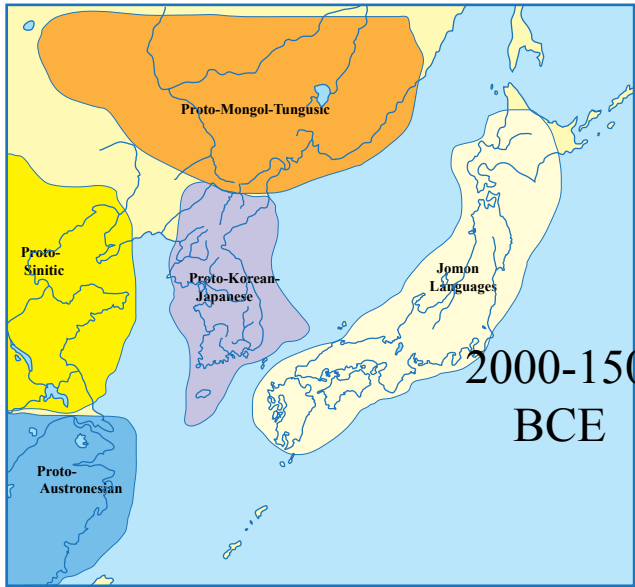

Short History

Far East Asia

Focus on Korea and Japan

Compiled by Toon Senta

700-600 BCE

250 AD

700 AD

450 AD

900 AD

950 AD

1150 AD

1050 AD

1250 AD

1300

1450 AD

1350 AD
Goryeo Dynasty

1500 AD

1905 Russo-Japanese War

1913

1917

1944

1945

1960