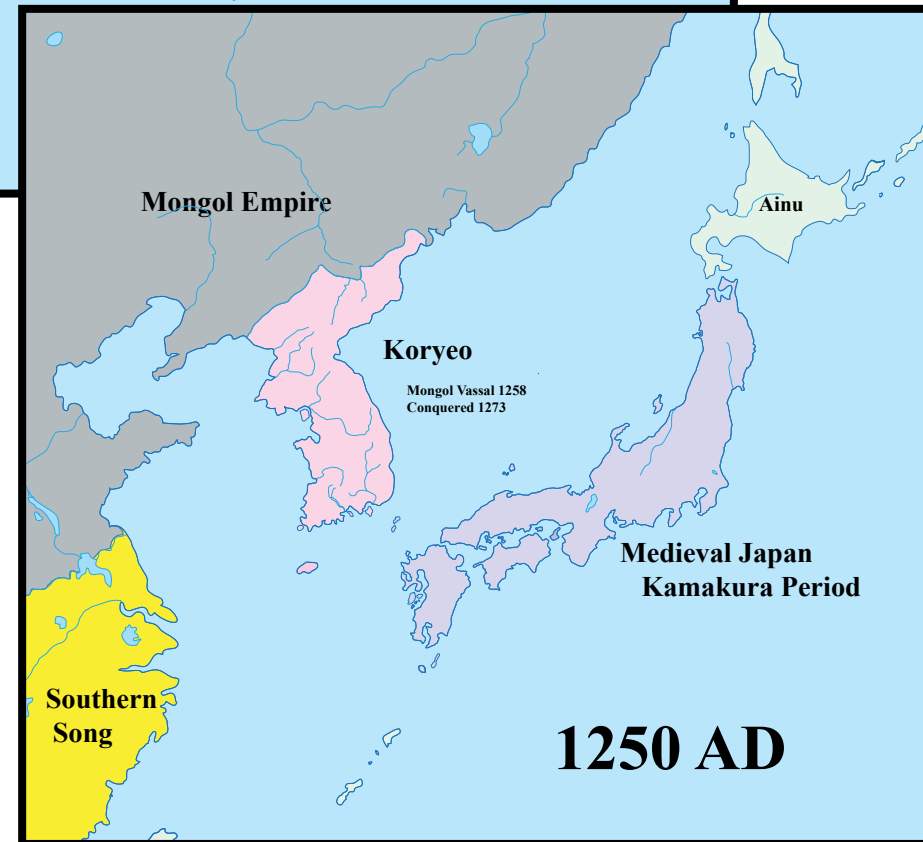

Short History

Far East Asia

Focus on Korea and Japan

Compiled by Toon Senta

700-600 BCE

250 AD

700 AD

450 AD

900 AD

950 AD

1150 AD

1050 AD

1250 AD

1300

1450 AD

1350 AD
Goryeo Dynasty

1500 AD

1905 Russo-Japanese War

1913

1917

1944

1945

1960