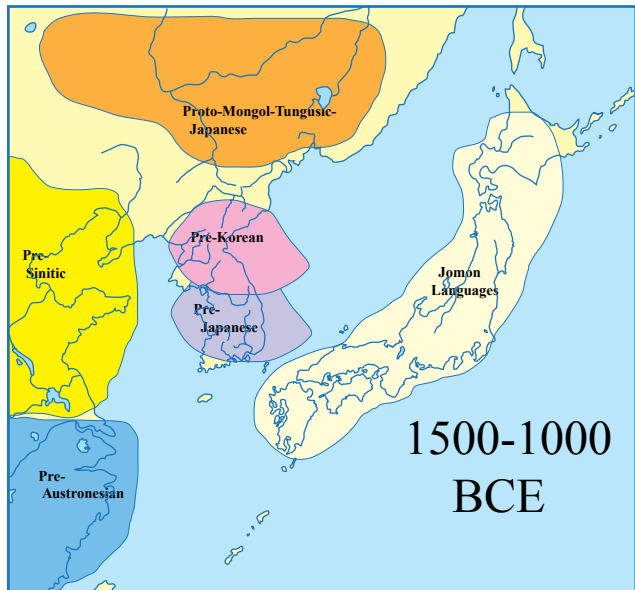

Short History

Far East Asia

Focus on Korea and Japan

Compiled by Toon Senta

700-600 BCE

250 AD

700 AD

450 AD

900 AD

950 AD

1150 AD

1050 AD

1250 AD

1300

1450 AD

1350 AD
Goryeo Dynasty

1500 AD

1905 Russo-Japanese War

1913

1917

1944

1945

1960