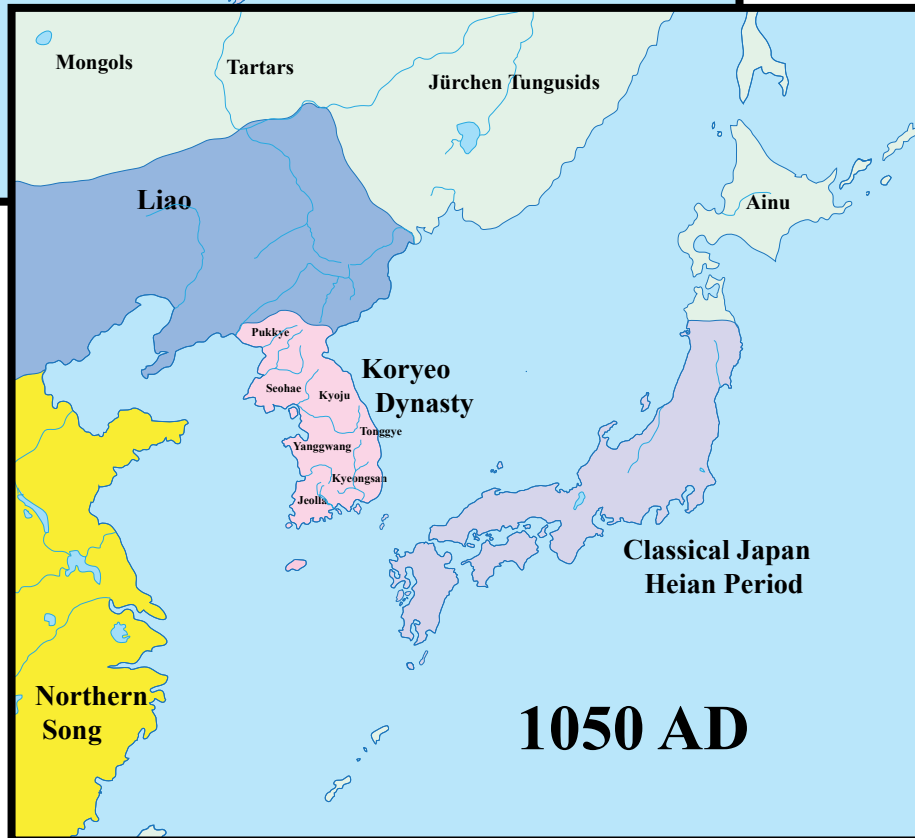

Short History

Far East Asia

Focus on Korea and Japan

Compiled by Toon Senta

700-600 BCE

250 AD

700 AD

450 AD

900 AD

950 AD

1150 AD

1050 AD

1250 AD

1300

1450 AD

1350 AD
Goryeo Dynasty

1500 AD

1905 Russo-Japanese War

1913

1917

1944

1945

1960