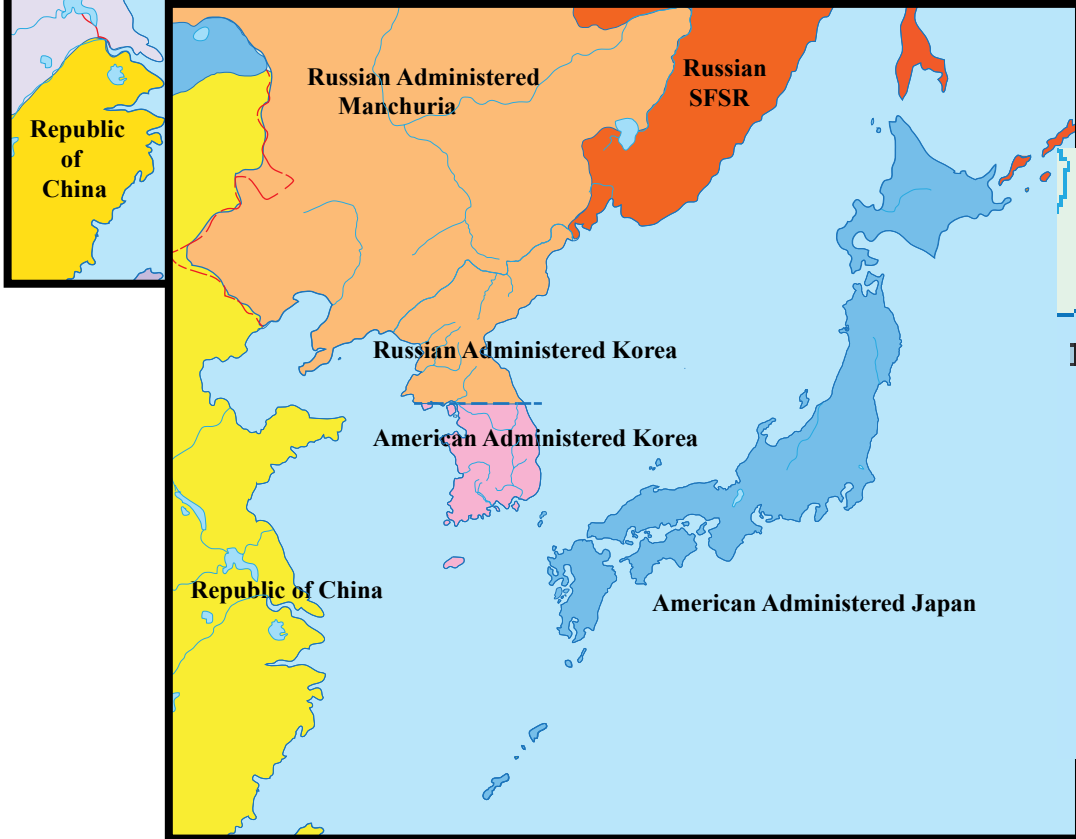

Short History

Far East Asia

Focus on Korea and Japan

Compiled by Toon Senta

700-600 BCE

250 AD

700 AD

450 AD

900 AD

950 AD

1150 AD

1050 AD

1250 AD

1300

1450 AD

1350 AD
Goryeo Dynasty

1500 AD

1905 Russo-Japanese War

1913

1917

1944

1945

1960