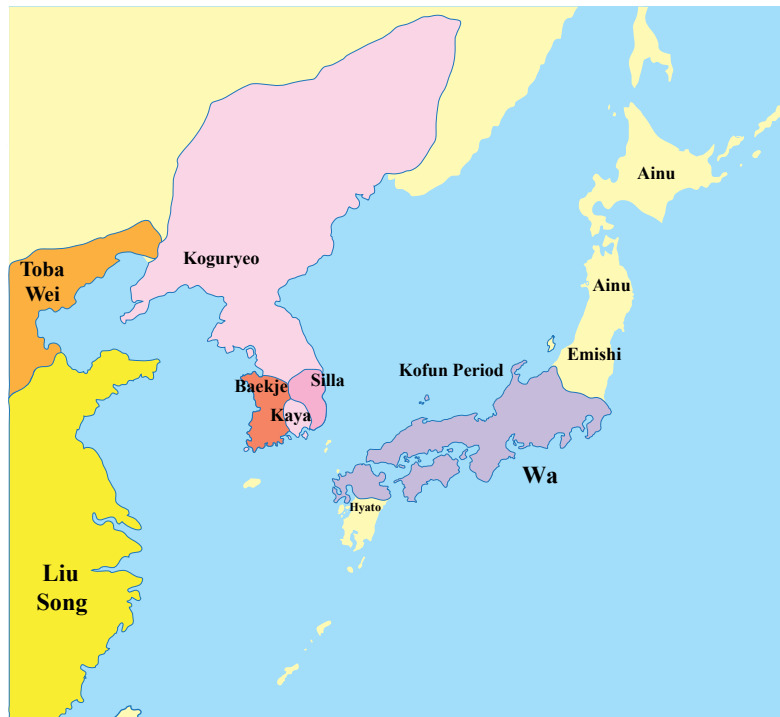

Short History

Far East Asia

Focus on Korea and Japan

Compiled by Toon Senta

700-600 BCE

250 AD

700 AD

450 AD

900 AD

950 AD

1150 AD

1050 AD

1250 AD

1300

1450 AD

1350 AD
Goryeo Dynasty

1500 AD

1905 Russo-Japanese War

1913

1917

1944

1945

1960