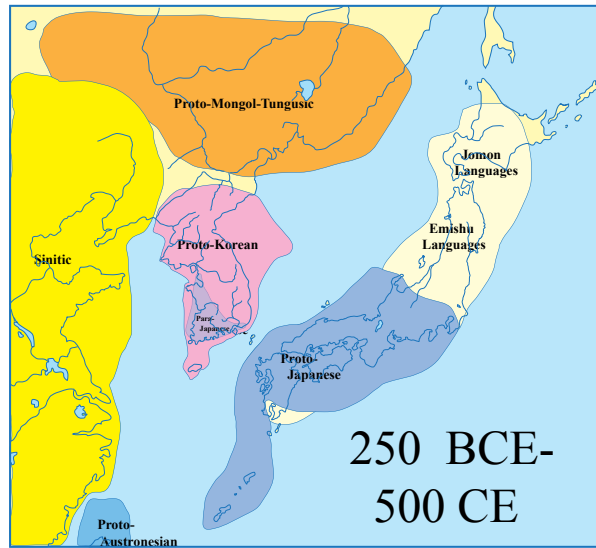

Short History

Far East Asia

Focus on Korea and Japan

Compiled by Toon Senta

700-600 BCE

250 AD

700 AD

450 AD

900 AD

950 AD

1150 AD

1050 AD

1250 AD

1300

1450 AD

1350 AD
Goryeo Dynasty

1500 AD

1905 Russo-Japanese War

1913

1917

1944

1945

1960