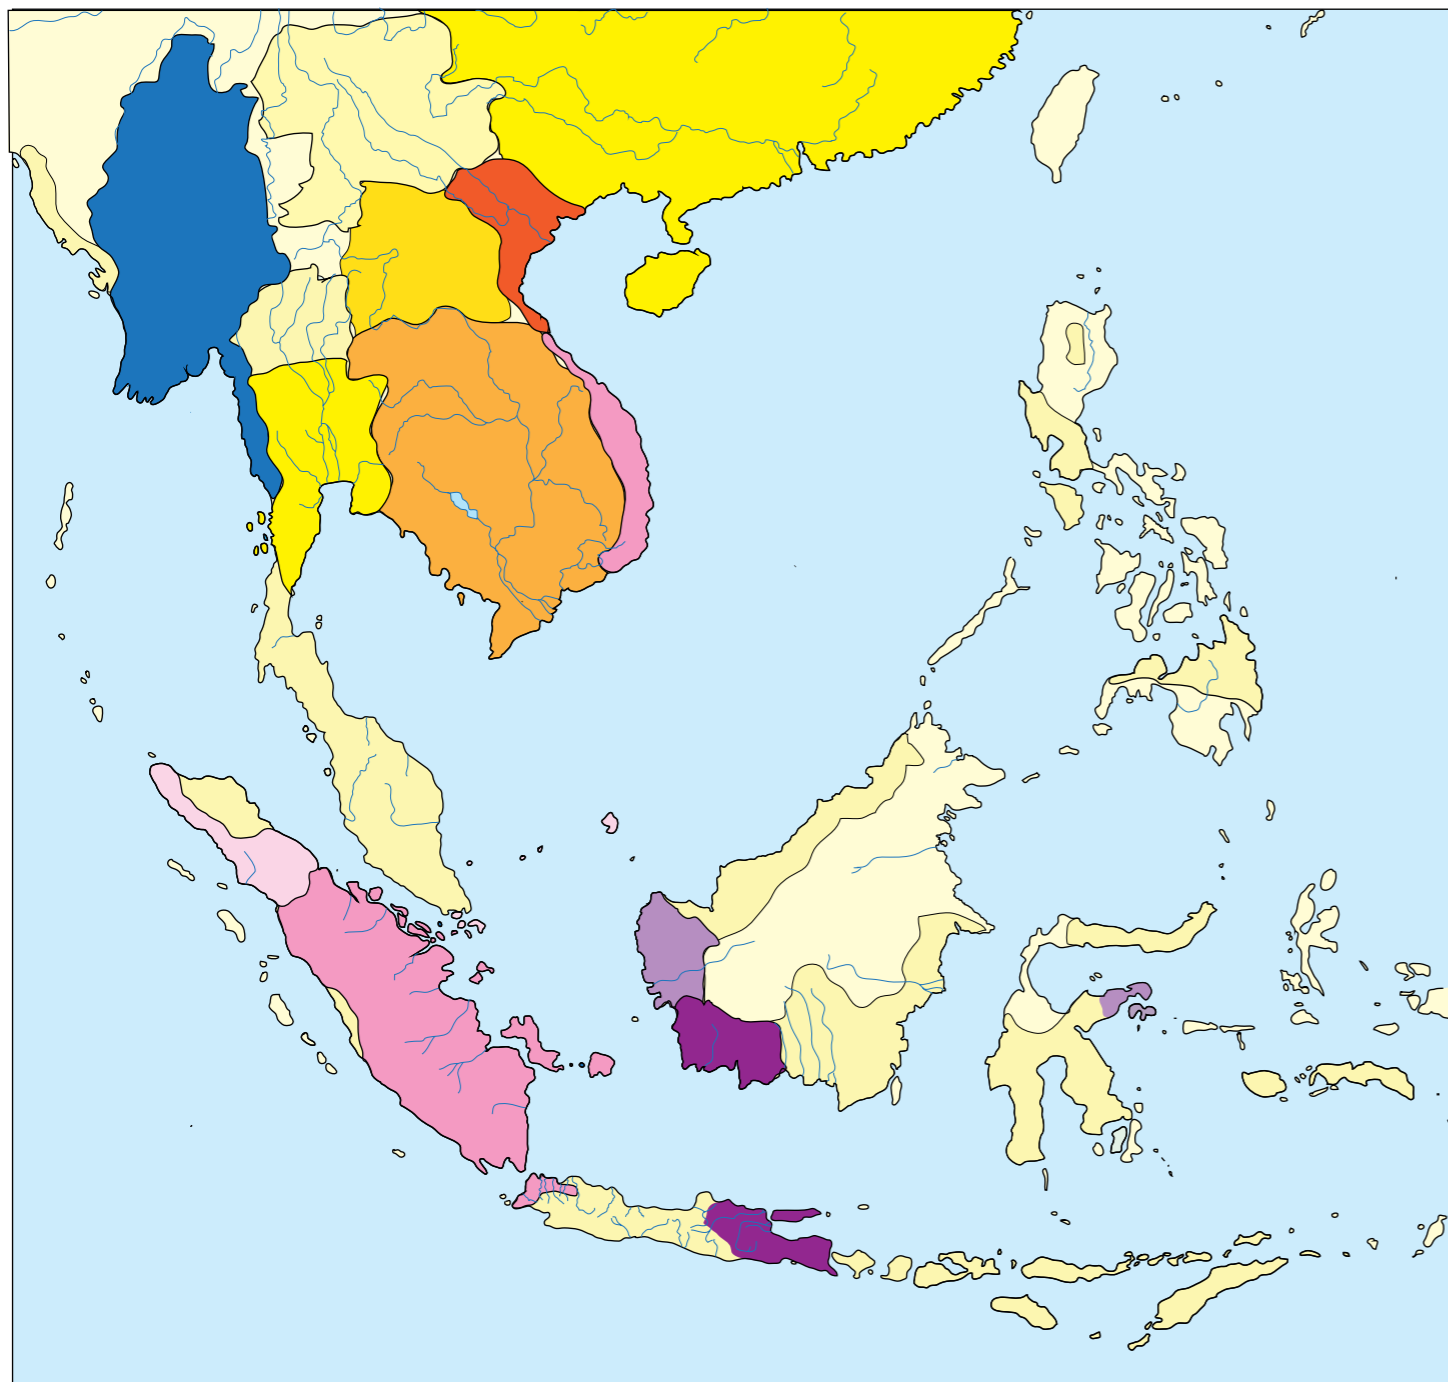

Short History South-East Asia

Austroasiatics, Austronesians, Tai-Kadai, Burmo-Tibetans

Compiled by Toon Senta

Populating SE Asia

250 BC

175 BC

100 BC

0 BC

850 CE

900 CE

950 CE

1000 CE

1050 CE

1100 CE

1150 CE

1200 CE

1250 CE

1300 CE

1350 CE

1400 CE

1450 CE

1500 CE

1575 CE

1600 CE

1650 CE

1700 CE

1750 CE

1800 CE

1850 CE

1900 CE

1950 CE

1967 CE