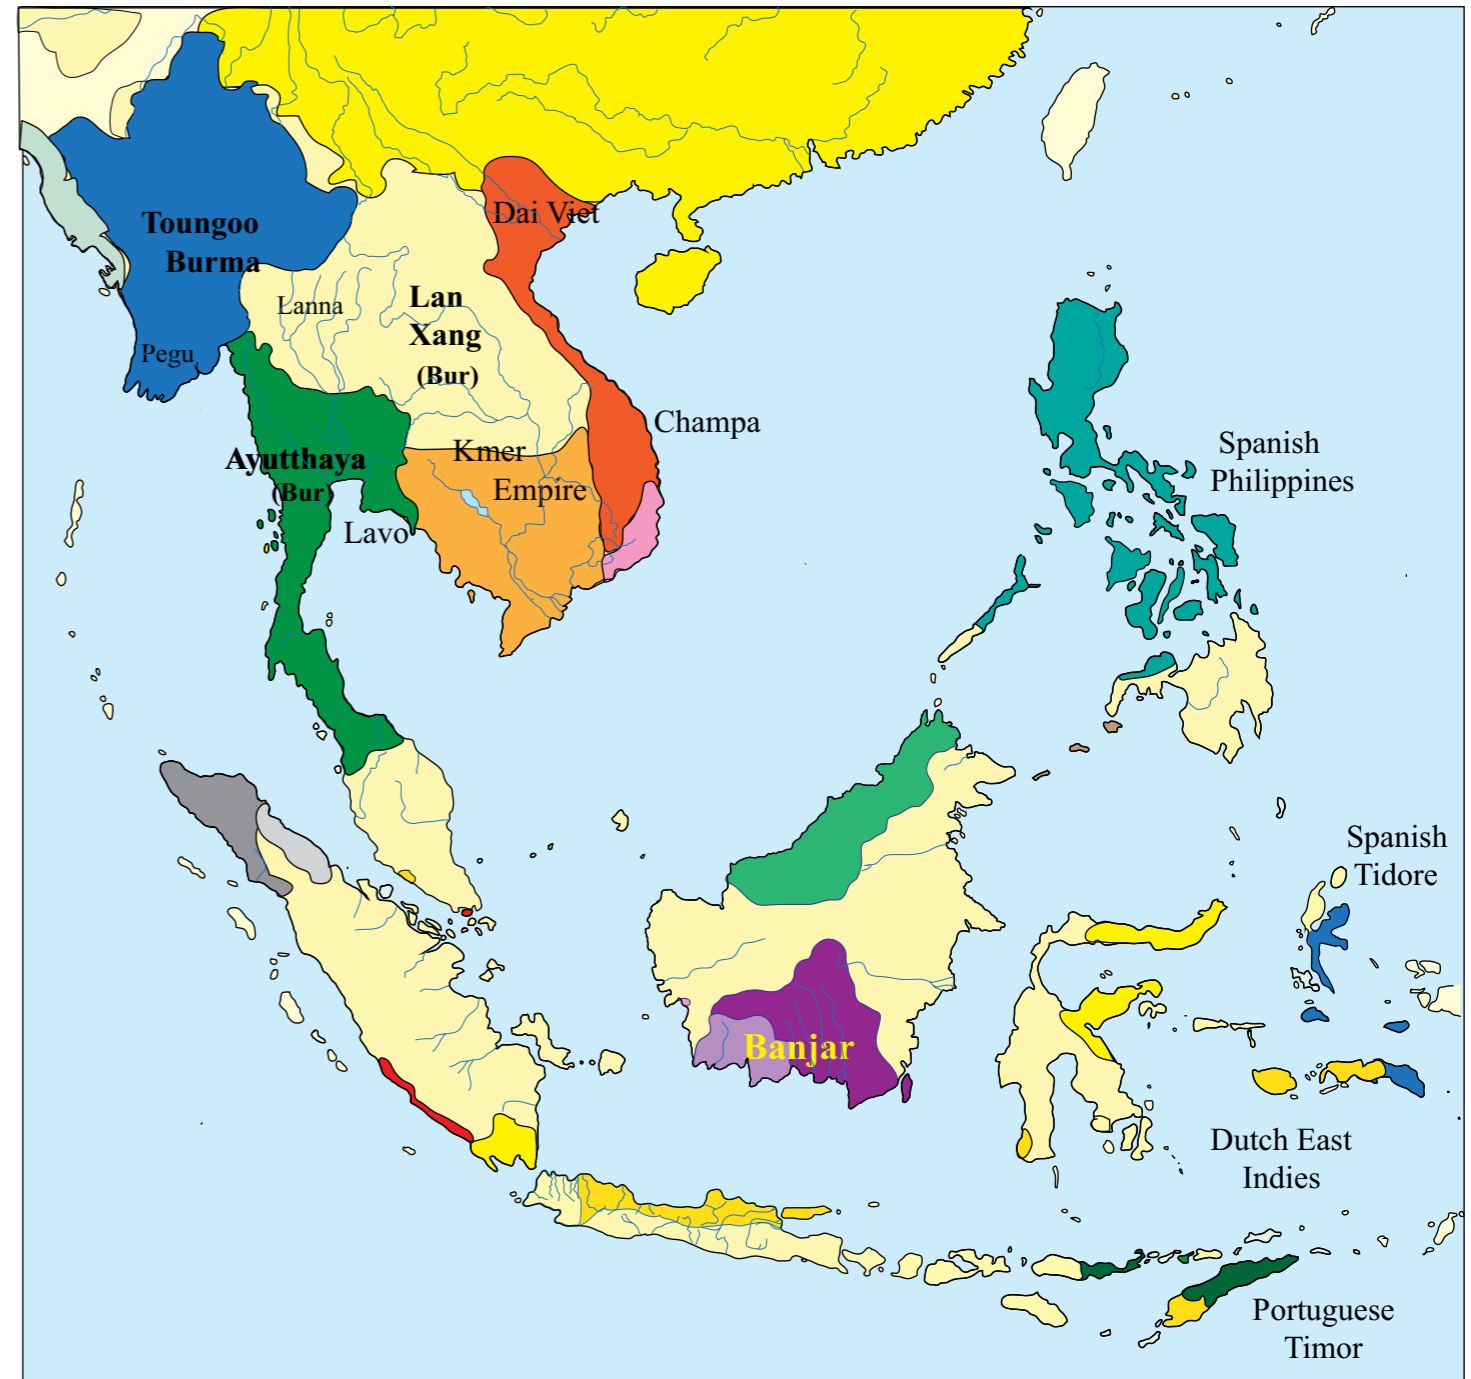

Short History South-East Asia

Austroasiatics, Austronesians, Tai-Kadai, Burmo-Tibetans

Compiled by Toon Senta

Populating SE Asia

250 BC

175 BC

100 BC

0 BC

1250 CE

1300 CE

1350 CE

1400 CE

1450 CE

1500 CE

1575 CE

1600 CE

1650 CE

1700 CE

1750 CE

1800 CE

1850 CE

1900 CE

1950 CE

1967 CE