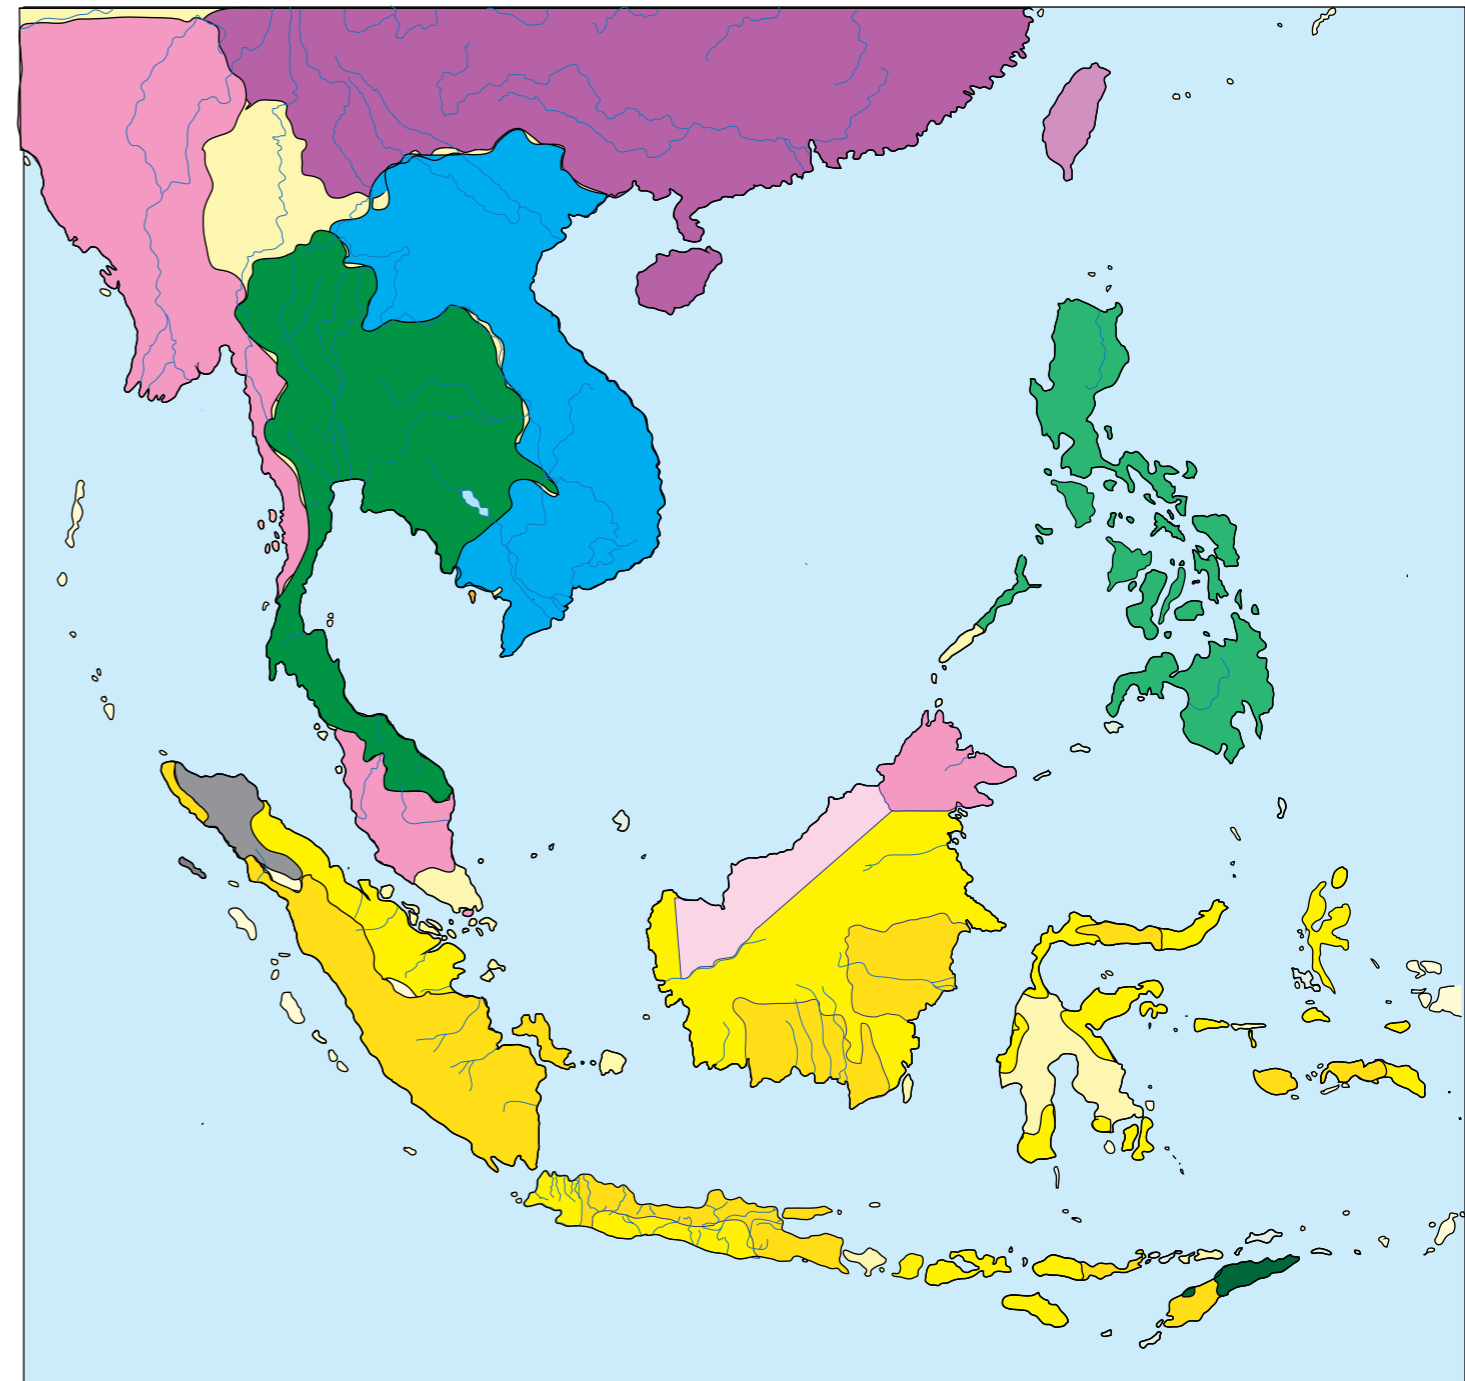

Short History South-East Asia

Austroasiatics, Austronesians, Tai-Kadai, Burmo-Tibetans

Compiled by Toon Senta

Populating SE Asia

250 BC

175 BC

100 BC

0 BC

1250 CE

1300 CE

1350 CE

1400 CE

1450 CE

1500 CE

1575 CE

1600 CE

1650 CE

1700 CE

1750 CE

1800 CE

1850 CE

1900 CE

1950 CE

1967 CE