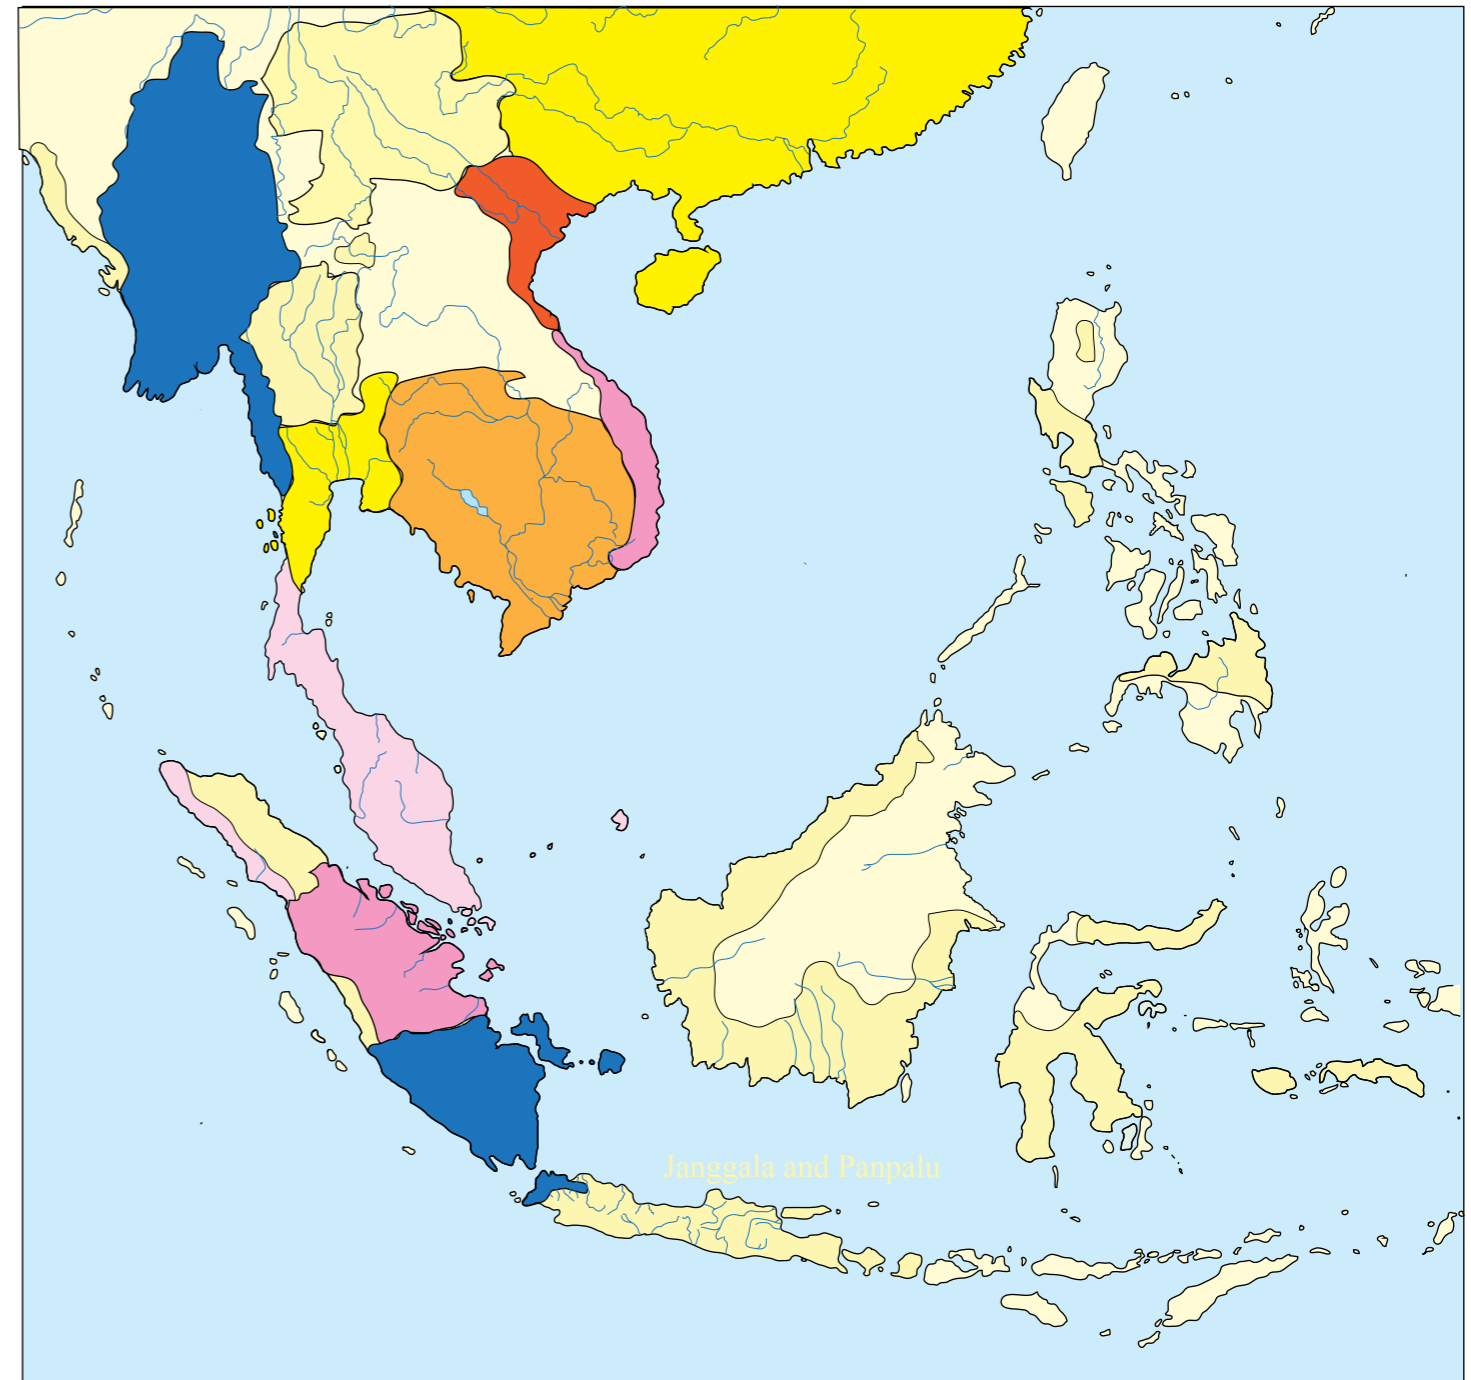

Short History South-East Asia

Austroasiatics, Austronesians, Tai-Kadai, Burmo-Tibetans

Compiled by Toon Senta

Populating SE Asia

250 BC

175 BC

100 BC

0 BC

850 CE

900 CE

950 CE

1000 CE

1050 CE

1100 CE

1150 CE

1200 CE

1250 CE

1300 CE

1350 CE

1400 CE

1450 CE

1500 CE

1575 CE

1600 CE

1650 CE

1700 CE

1750 CE

1800 CE

1850 CE

1900 CE

1950 CE

1967 CE