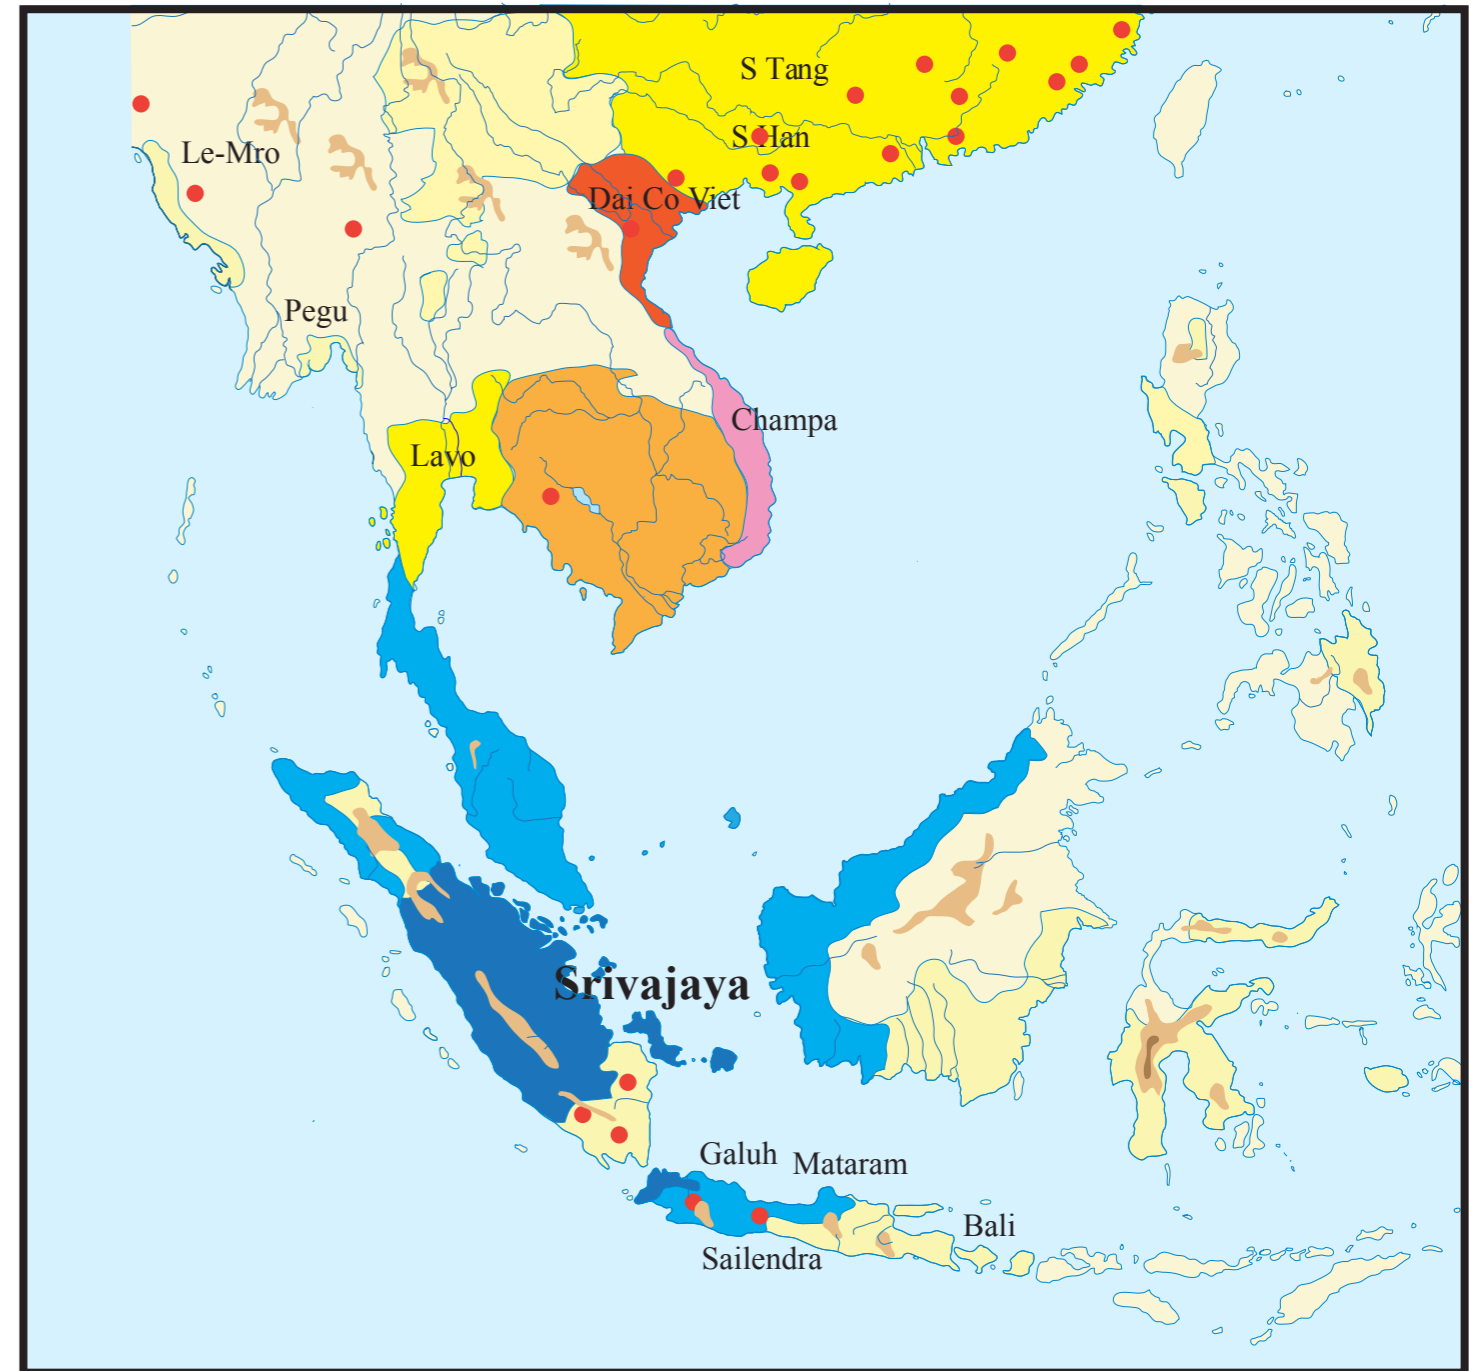

Short History South-East Asia

Austroasiatics, Austronesians, Tai-Kadai, Burmo-Tibetans

Compiled by Toon Senta

Populating SE Asia

250 BC

175 BC

100 BC

0 BC

850 CE

900 CE

950 CE

1000 CE

1050 CE

1100 CE

1150 CE

1200 CE

1250 CE

1300 CE

1350 CE

1400 CE

1450 CE

1500 CE

1575 CE

1600 CE

1650 CE

1700 CE

1750 CE

1800 CE

1850 CE

1900 CE

1950 CE

1967 CE