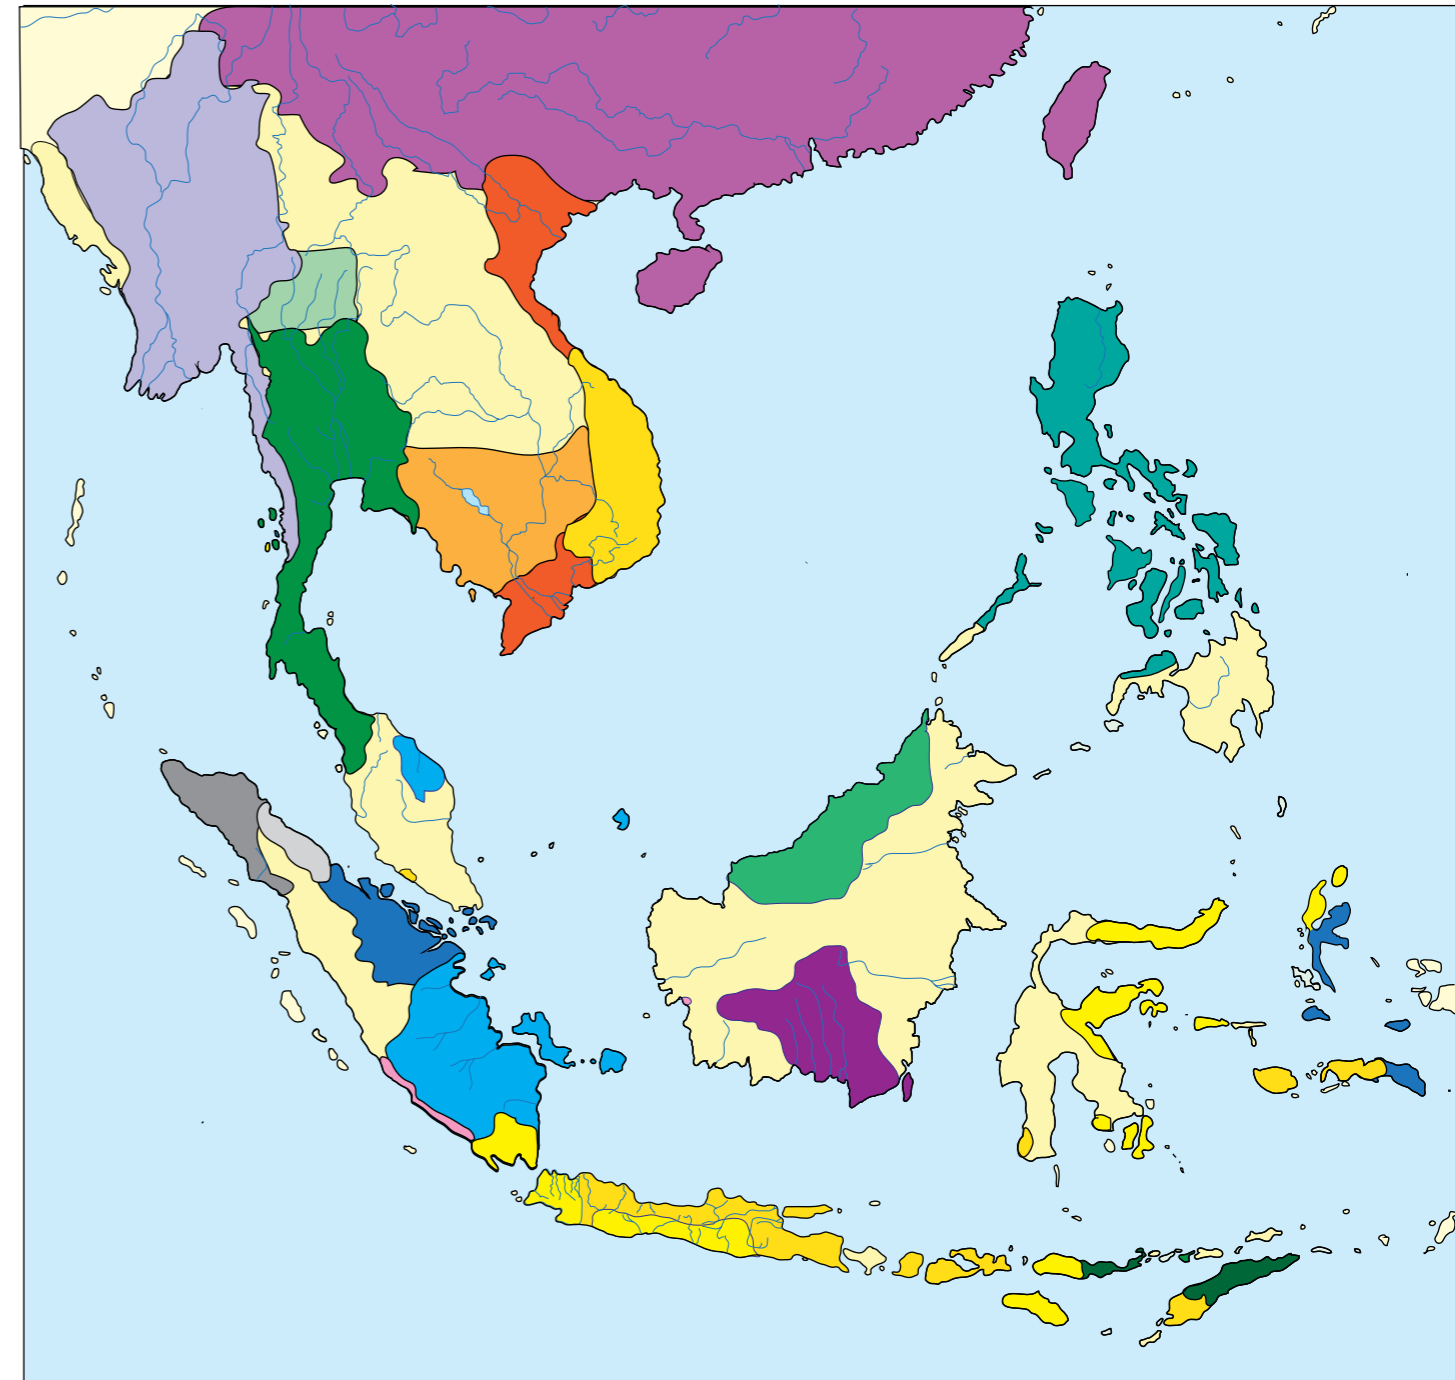

Short History South-East Asia

Austroasiatics, Austronesians, Tai-Kadai, Burmo-Tibetans

Compiled by Toon Senta

Populating SE Asia

250 BC

175 BC

100 BC

0 BC

1250 CE

1300 CE

1350 CE

1400 CE

1450 CE

1500 CE

1575 CE

1600 CE

1650 CE

1700 CE

1750 CE

1800 CE

1850 CE

1900 CE

1950 CE

1967 CE