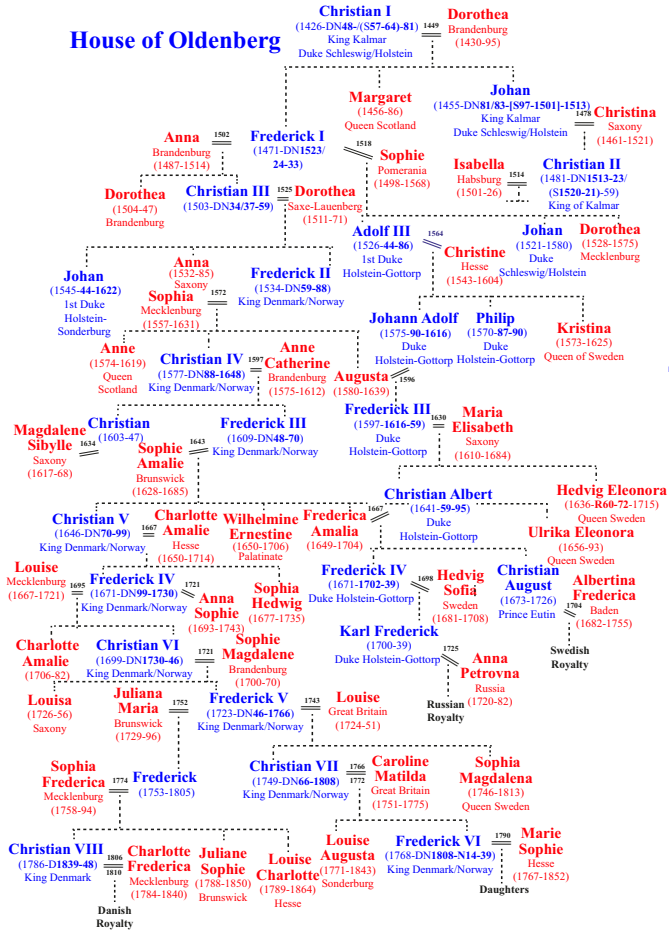

House of Oldenburg

Danish Royalty

1457-1848

Rosengård Castle (??, c1749) CP

Frederiksborg Castle (van Wijck, c1700) CP

**Christian I and Queen Dorothea (??
c1500) Frederiksborg Castle**

**Margaret of
Scotland (van der
Goes 1469)
CP**

House of Oldenburg

Anna
Brandenburg
(1487-1514)

**Christine of Saxony
(Cranach c1485) CP**

**Johann I (Unknown
c1881) CP**

**Adolf
Declines
(Eckersberg
1825) Statens**

**Death of King Christopher (1448)
King Denmark/Norway (1449)
King of Sweden (1457)
Battle of Brunkeberg (1471)**

Johann I

King of Denmark and Norway (1482-1513)

Battle of Rotebro (1497)

King of Sweden (1497-1501)

Siege of Stockholm (1501-02)

Christian II

King of Denmark and Norway (1513-25)

Duke of Schleswig and Holstein (1513-25)