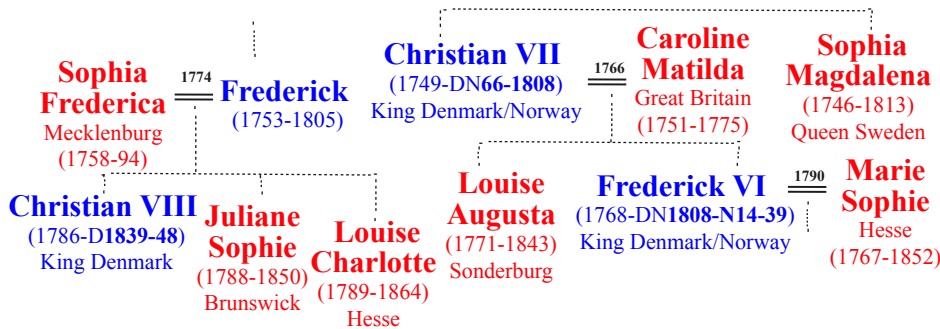

Christian VII (Roslin 1772) Frederiksborg Castle

Caroline Mathilde (Juel 1771) Rosenborg Castle

Støvlet-Cathrine (?? c1765) Museum of Copenhagen

Sofia Magdalena (Pilo 1766) National-museum

- Christian VII**
- Mental Illness (1766-1808)
 - Støvlet-Cathrine (1767-68)
 - Struensee de facto Ruler (1770-72)
 - Juliana Maria Coup (1772)
 - League of Armed Neutrality (1801)
 - 1st Battle of Copenhagen (1801)
 - 2nd Battle of Copenhagen (1807)